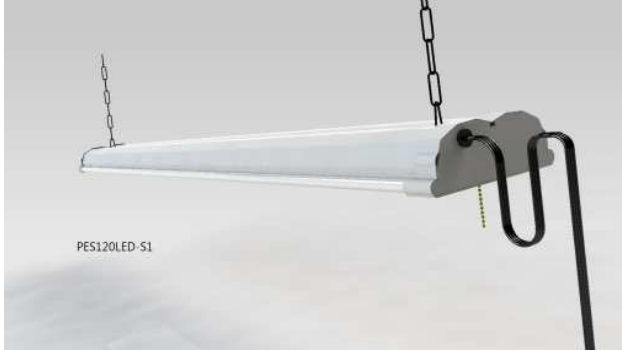

SMT Tubeless Shoplights

Model: PES120LED-S1

Features

- 40W efficient LED Tubeless Shoplight
- Advanced LED technology with unique quality structural design
- Significant energy saving & reduction in electricity bills
- Replaces 64 Watts Fluorescent T8 shoplight
- Long life and superior performance
- More than 50,000 hours of rated life
- Environmentally friendly produces uniform light without heat
- Suitable for indoor applications like garages, factories, warehouses, residential, and commercial facilities
- 5 years warranty

Fixture Specifications

- Fully assembled LED fixture with no Tubes required
- White frosted diffuser with integrated LEDs
- High quality LED Driver
- Galvanized Steel structure
- Outer layer is smooth painted steel in white color
Other colors are available upon request
- Inner layer is painted white
- Suitable for dry/indoor places
- 5 years warranty
- Ultra light weight for easy transportation and installation
- Durable plastic end caps
- Pull chain switch and hanging chains are included
- 5 foot Cord & Plug
- Dimensions: 6.28"W x 2.14"H x 46"L
- UL, cUL, and FCC approved
- Available with OR without Energy Star